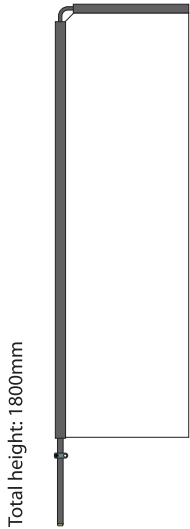

Total height: 1800mm

450mm Max Banner Display

Banner Size: 1500mm x 450mm

Total height: 2400mm

900mm Max Banner Display

Banner Size: 1800mm x 900mm

Total height: 2750mm

Max Flag Display

Flag Size: 1800mm x 900mm

For extra height add a extension pole

1.5m Extension Pole

Add 1.5m to the height of your display with this Aluminium extension pole.

then choose from this range of mounting options to suit your specific needs.

An attractive 360mm diameter domed base, manufactured from zinc plated steel and powder coated black. Ideal for interior displays.

Size: 380mm x 380mm x 130mm

Vega™ Base NEVB \$75.90

A rotationally moulded plastic freestanding base. When filled with sand or water it provides up to 13kg for additional stability. This attractive little base is ideal for smaller exterior flexipole displays or for all indoor applications. Available in a range of colours (as below).

Size: 380mm x 380mm x 200mm

The Vega and Nova bases are available in these colours:

Black Dark Grey Purple Apple Green Light Green Teal Dark Blue Royal Blue Magenta Caster Red Flame Red Orange Yellow

NZ Des. Reg App. 406381