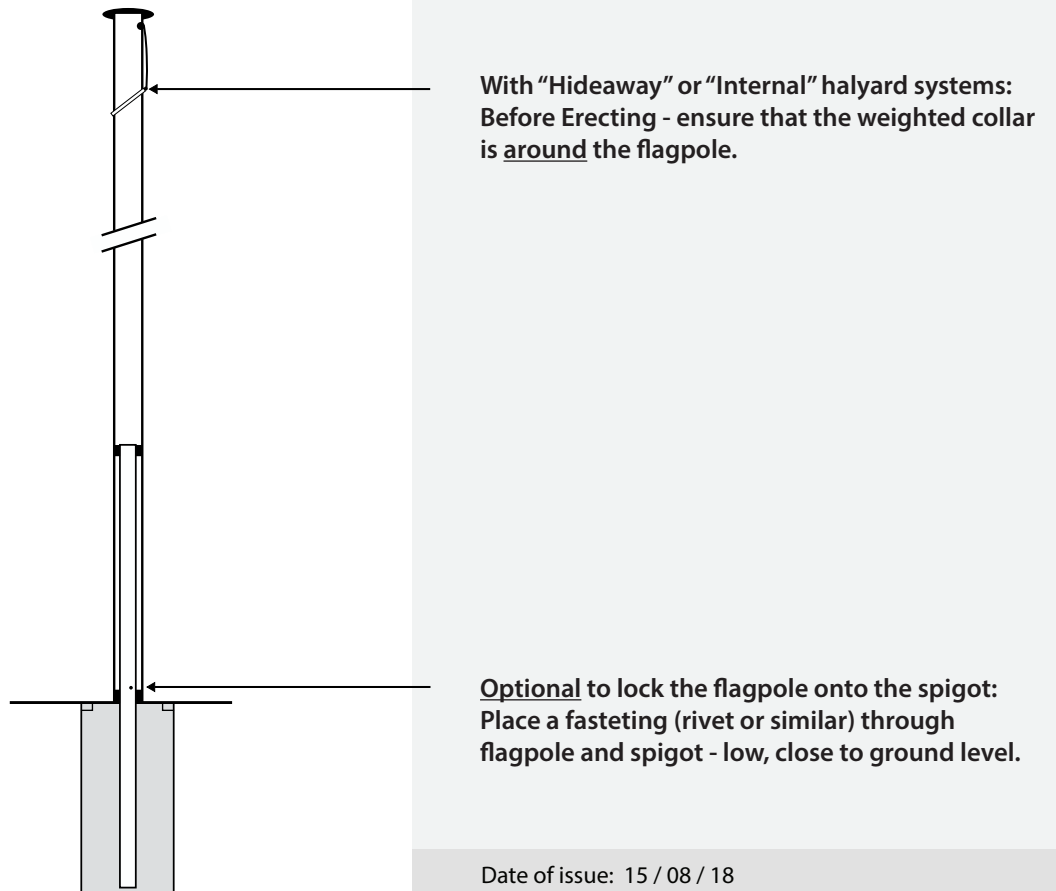

# TYPICAL INSTALLATION OF FLAGPOLE AND SPIGOT

## Erect Flagpole

Date of issue: 15 / 08 / 18